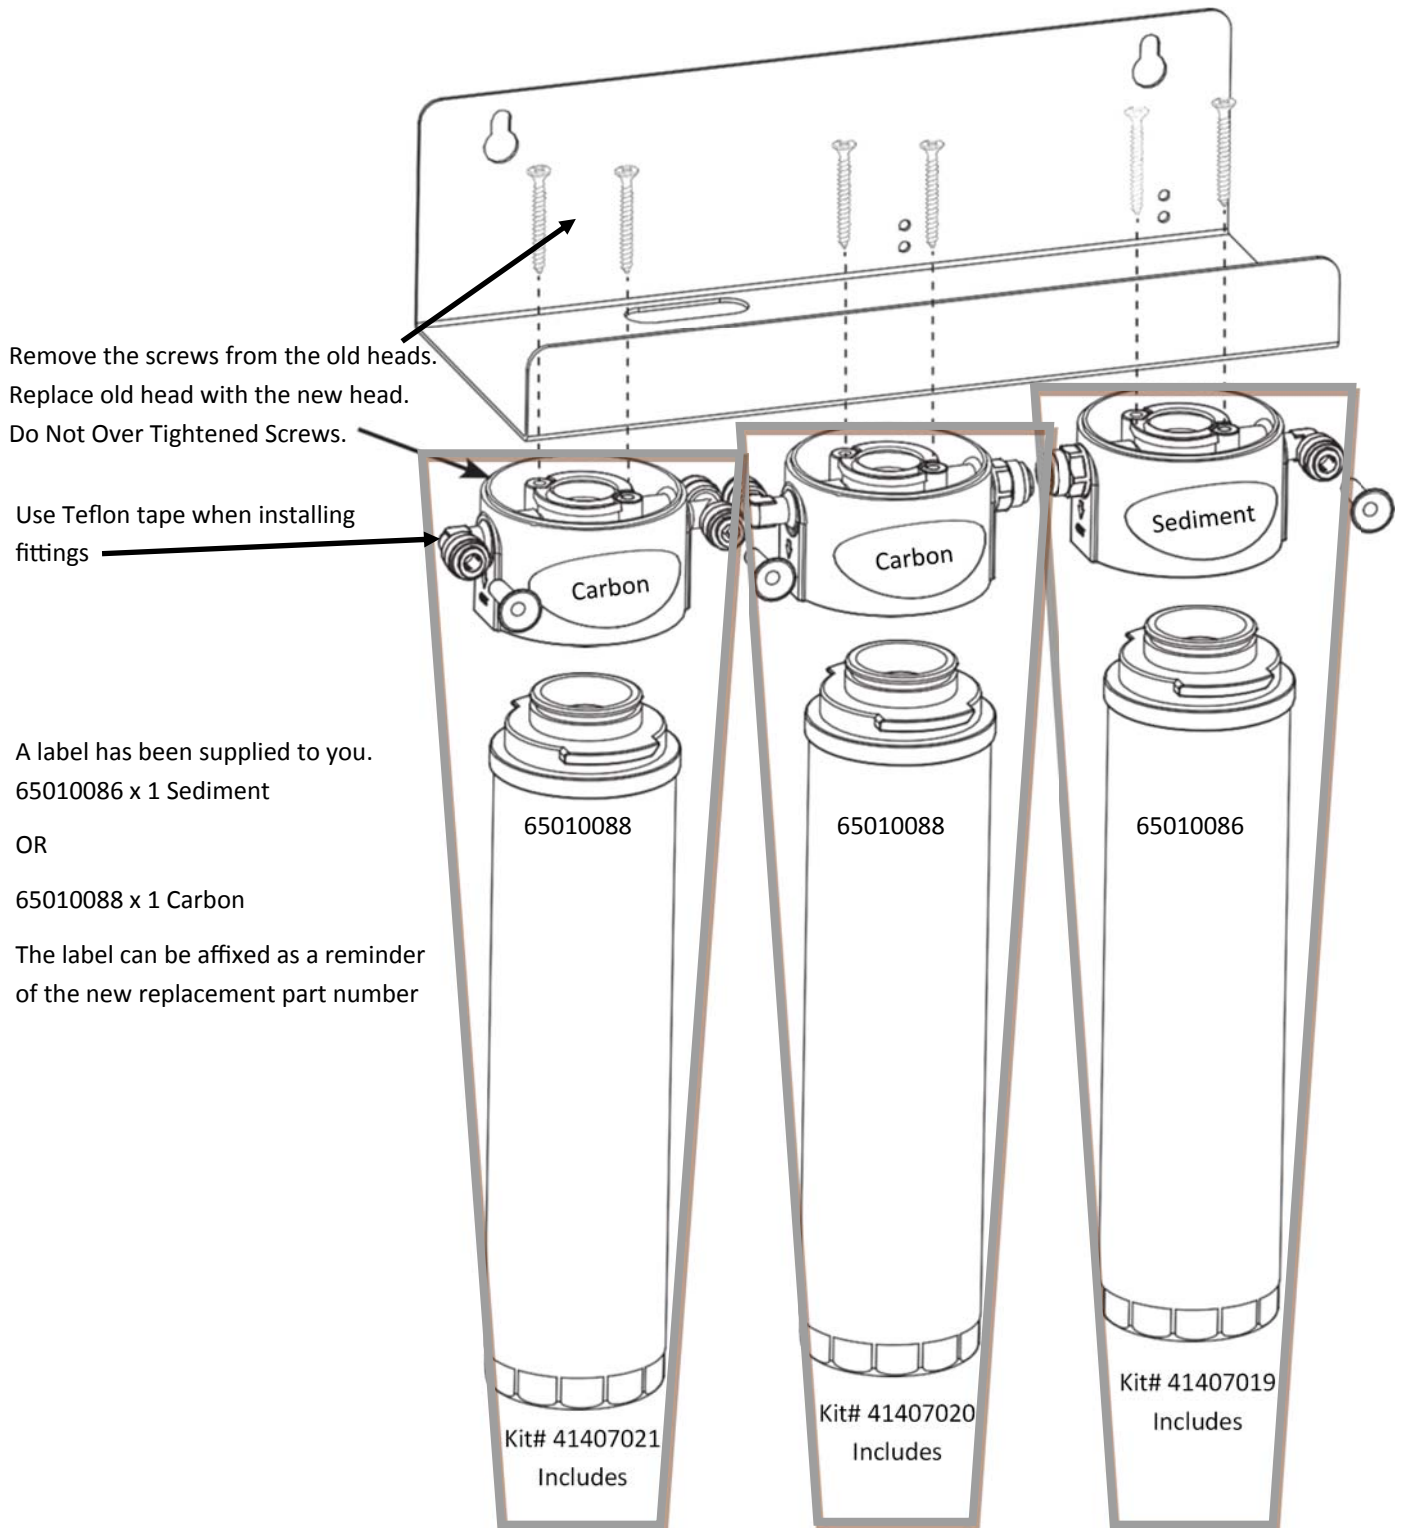

HOW TO CHANGE HEADS ON 475 RO FROM OLD TO NEW STYLE

REPLACEMENT FILTERS TO ORDER AFTER REPLACING HEADS.

SEDIMENT FILTER - 65010086

PRE AND POST CARBON FILTER - 65010088